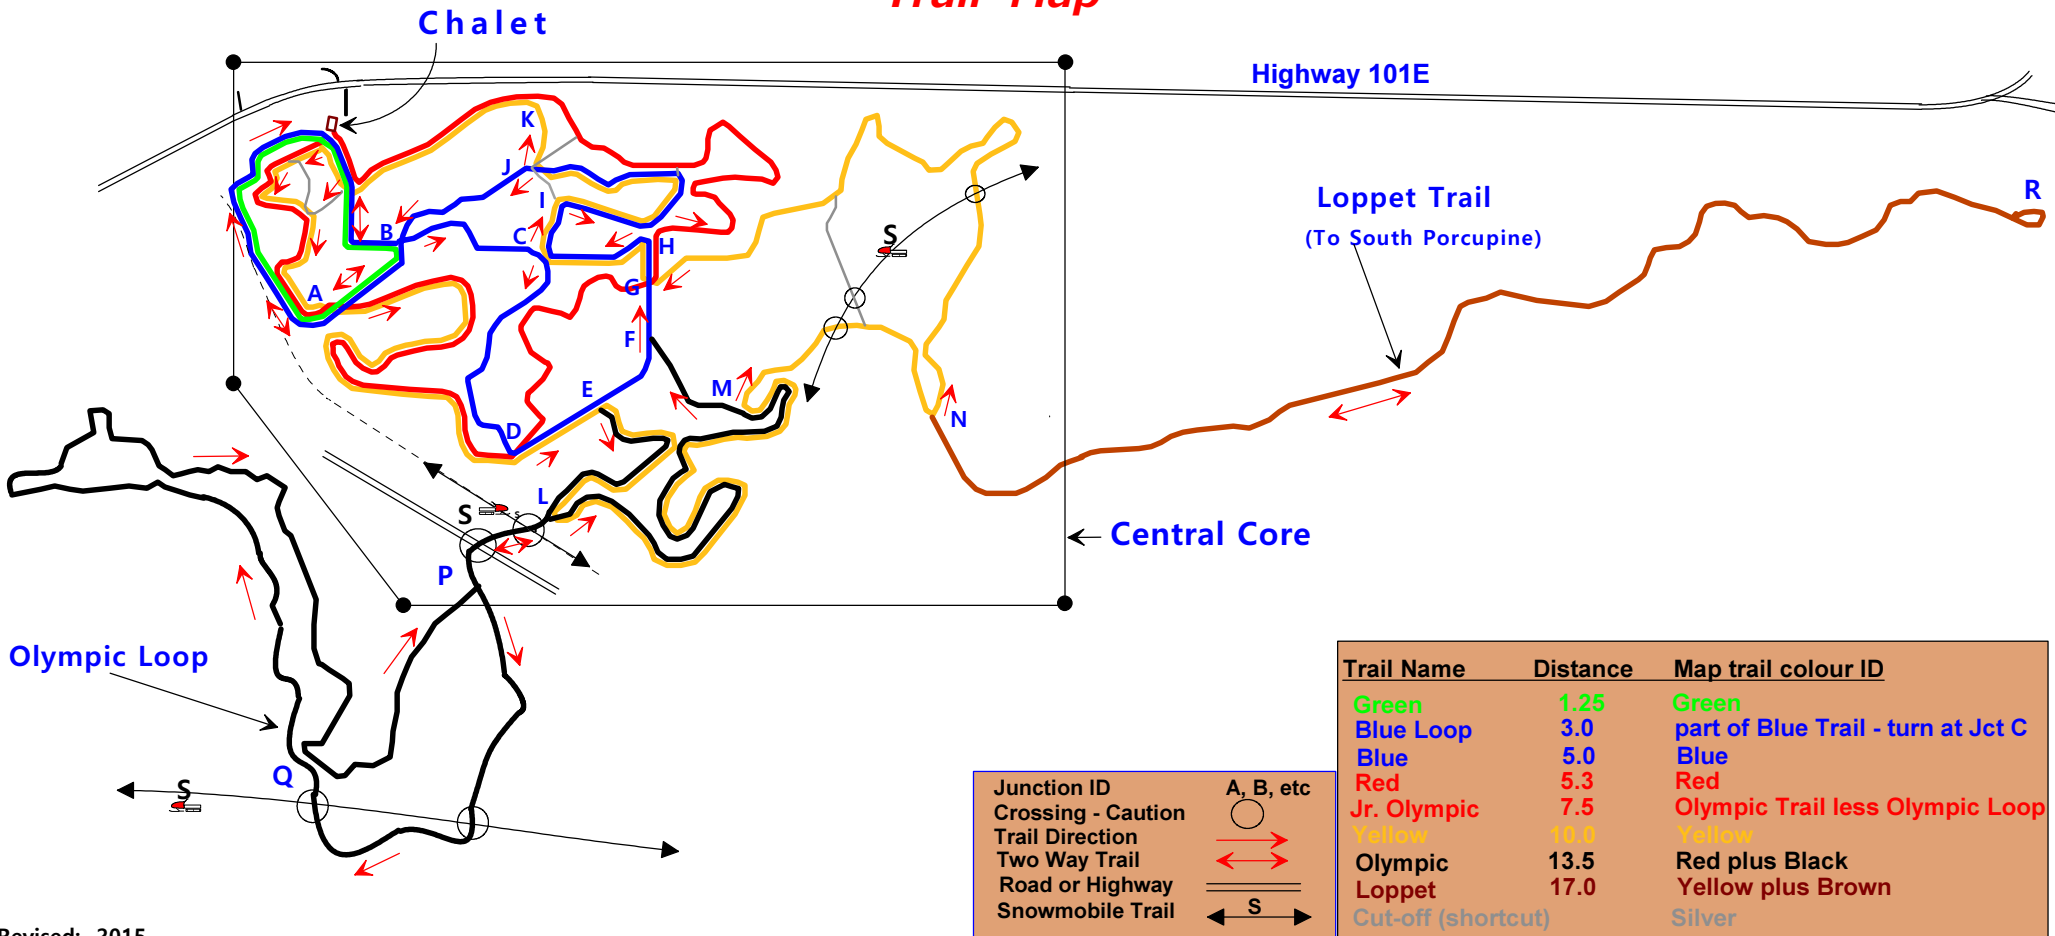

PORCUPINE SKI RUNNERS Trail Map

Revised: 2015