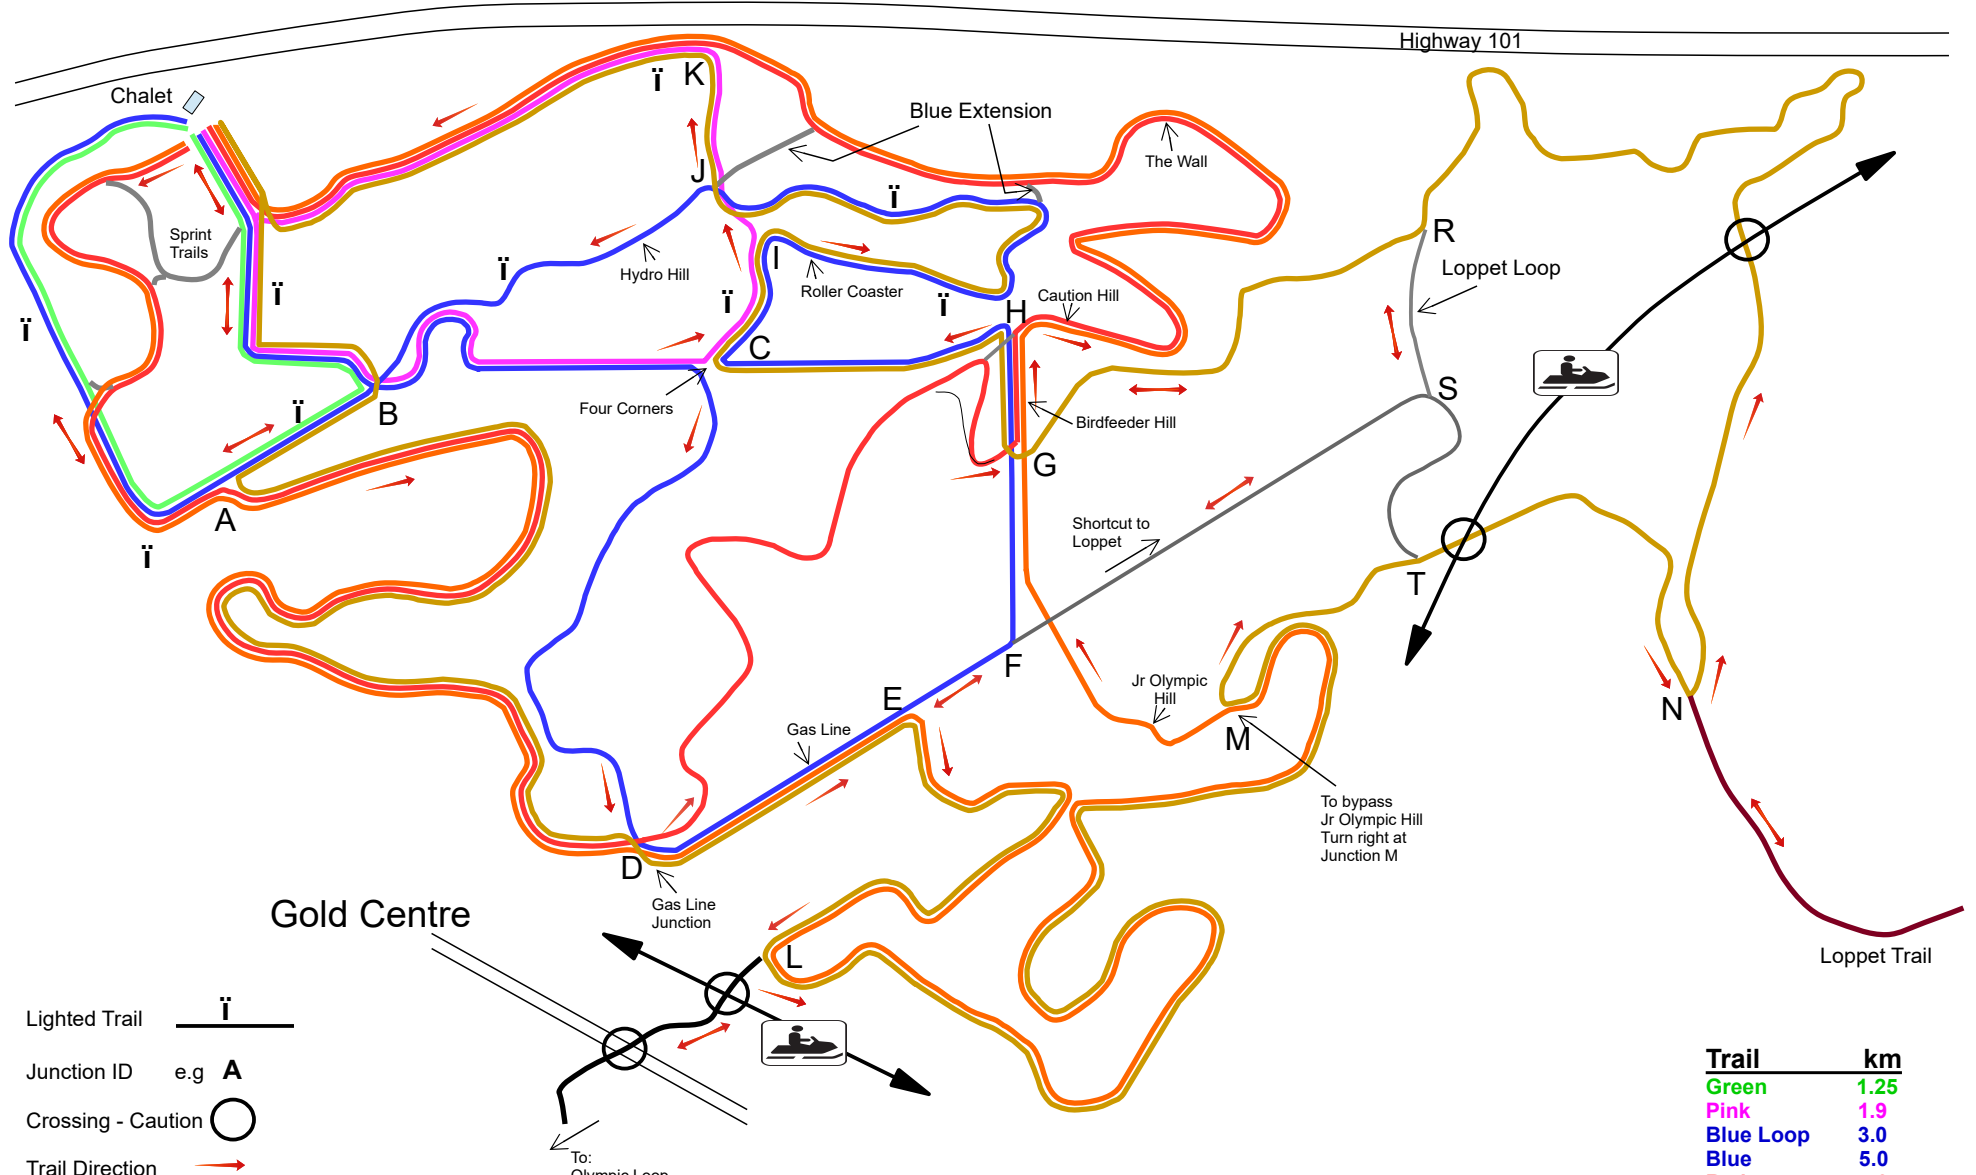

# PORCUPINE SKI RUNNERS

## Trail Map – Central Core

Gold Centre

Lighted Trail

Junction ID e.g. **A**

Crossing - Caution

Trail Direction

2 - Way Trail

Road or Highway

Snowmobile Trail

Revised: 2024

### Note

Trail distances are measured From the chalet and returning To the chalet

Trail	km
Green	1.25
Pink	1.9
Blue Loop	3.0
Blue	5.0
Red	5.3
Jr. Olympic	7.5
Yellow	10.0
Olympic	13.5
Loppet	14.5
Sprint Trails	0.8 & 1.2